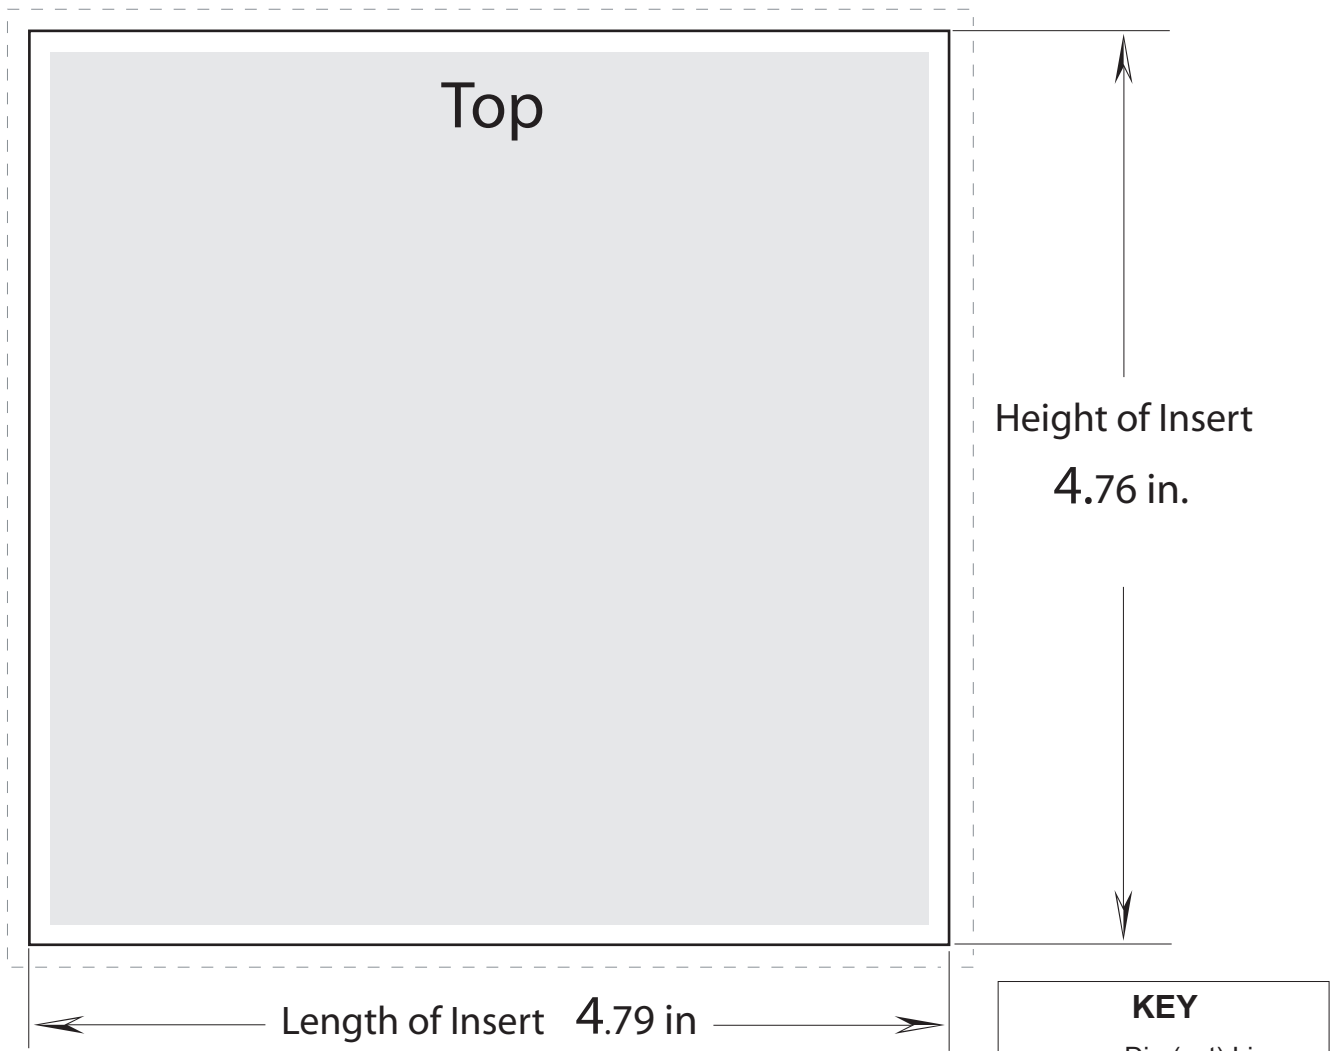

CD JEWEL CASE FRONT INSERT TEMPLATE

Revision Date: 9.25.06

promediaohio.com

Note 1: For artwork with bleeds*: Bleeds must extend 1/8" outside cut line.
Note 2: Keep text and other important graphical elements 1/8" inside cut line (within shaded area) due to cutting tolerances.

| KEY | |
|-------|---|
| — | Die (cut) Lines |
| - - - | Bleed (<i>note 1</i>) |
| ■ | Keep text within here (<i>note 2</i>) |