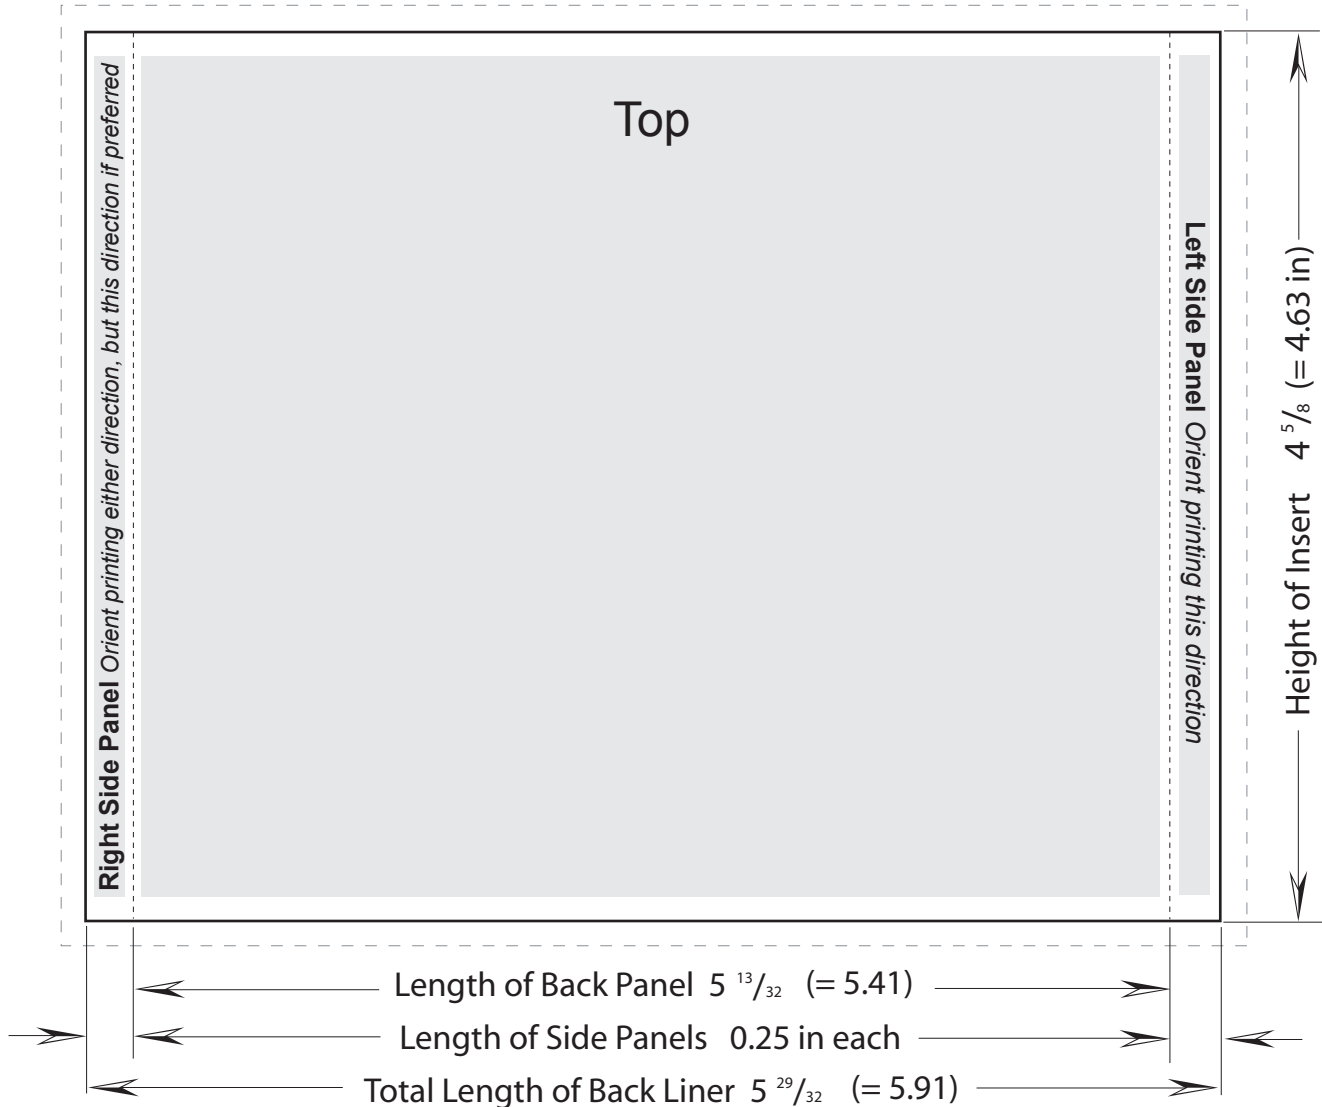

CD JEWEL CASE TRAY LINER TEMPLATE

Revision Date: 9.25.06

promediaohio.com

Note 1: For artwork with bleeds*: Bleeds must extend 1/8" outside cut line.

Note 2: Keep text and other important graphical elements within shaded area (1/8" from top & bottom, 1/16" from sides & perforations) due to cutting tolerances.

KEY	
	Die (cut) Lines
	Bleed (<i>note 1</i>)
	Keep text within here (<i>note 2</i>)
	Perforation