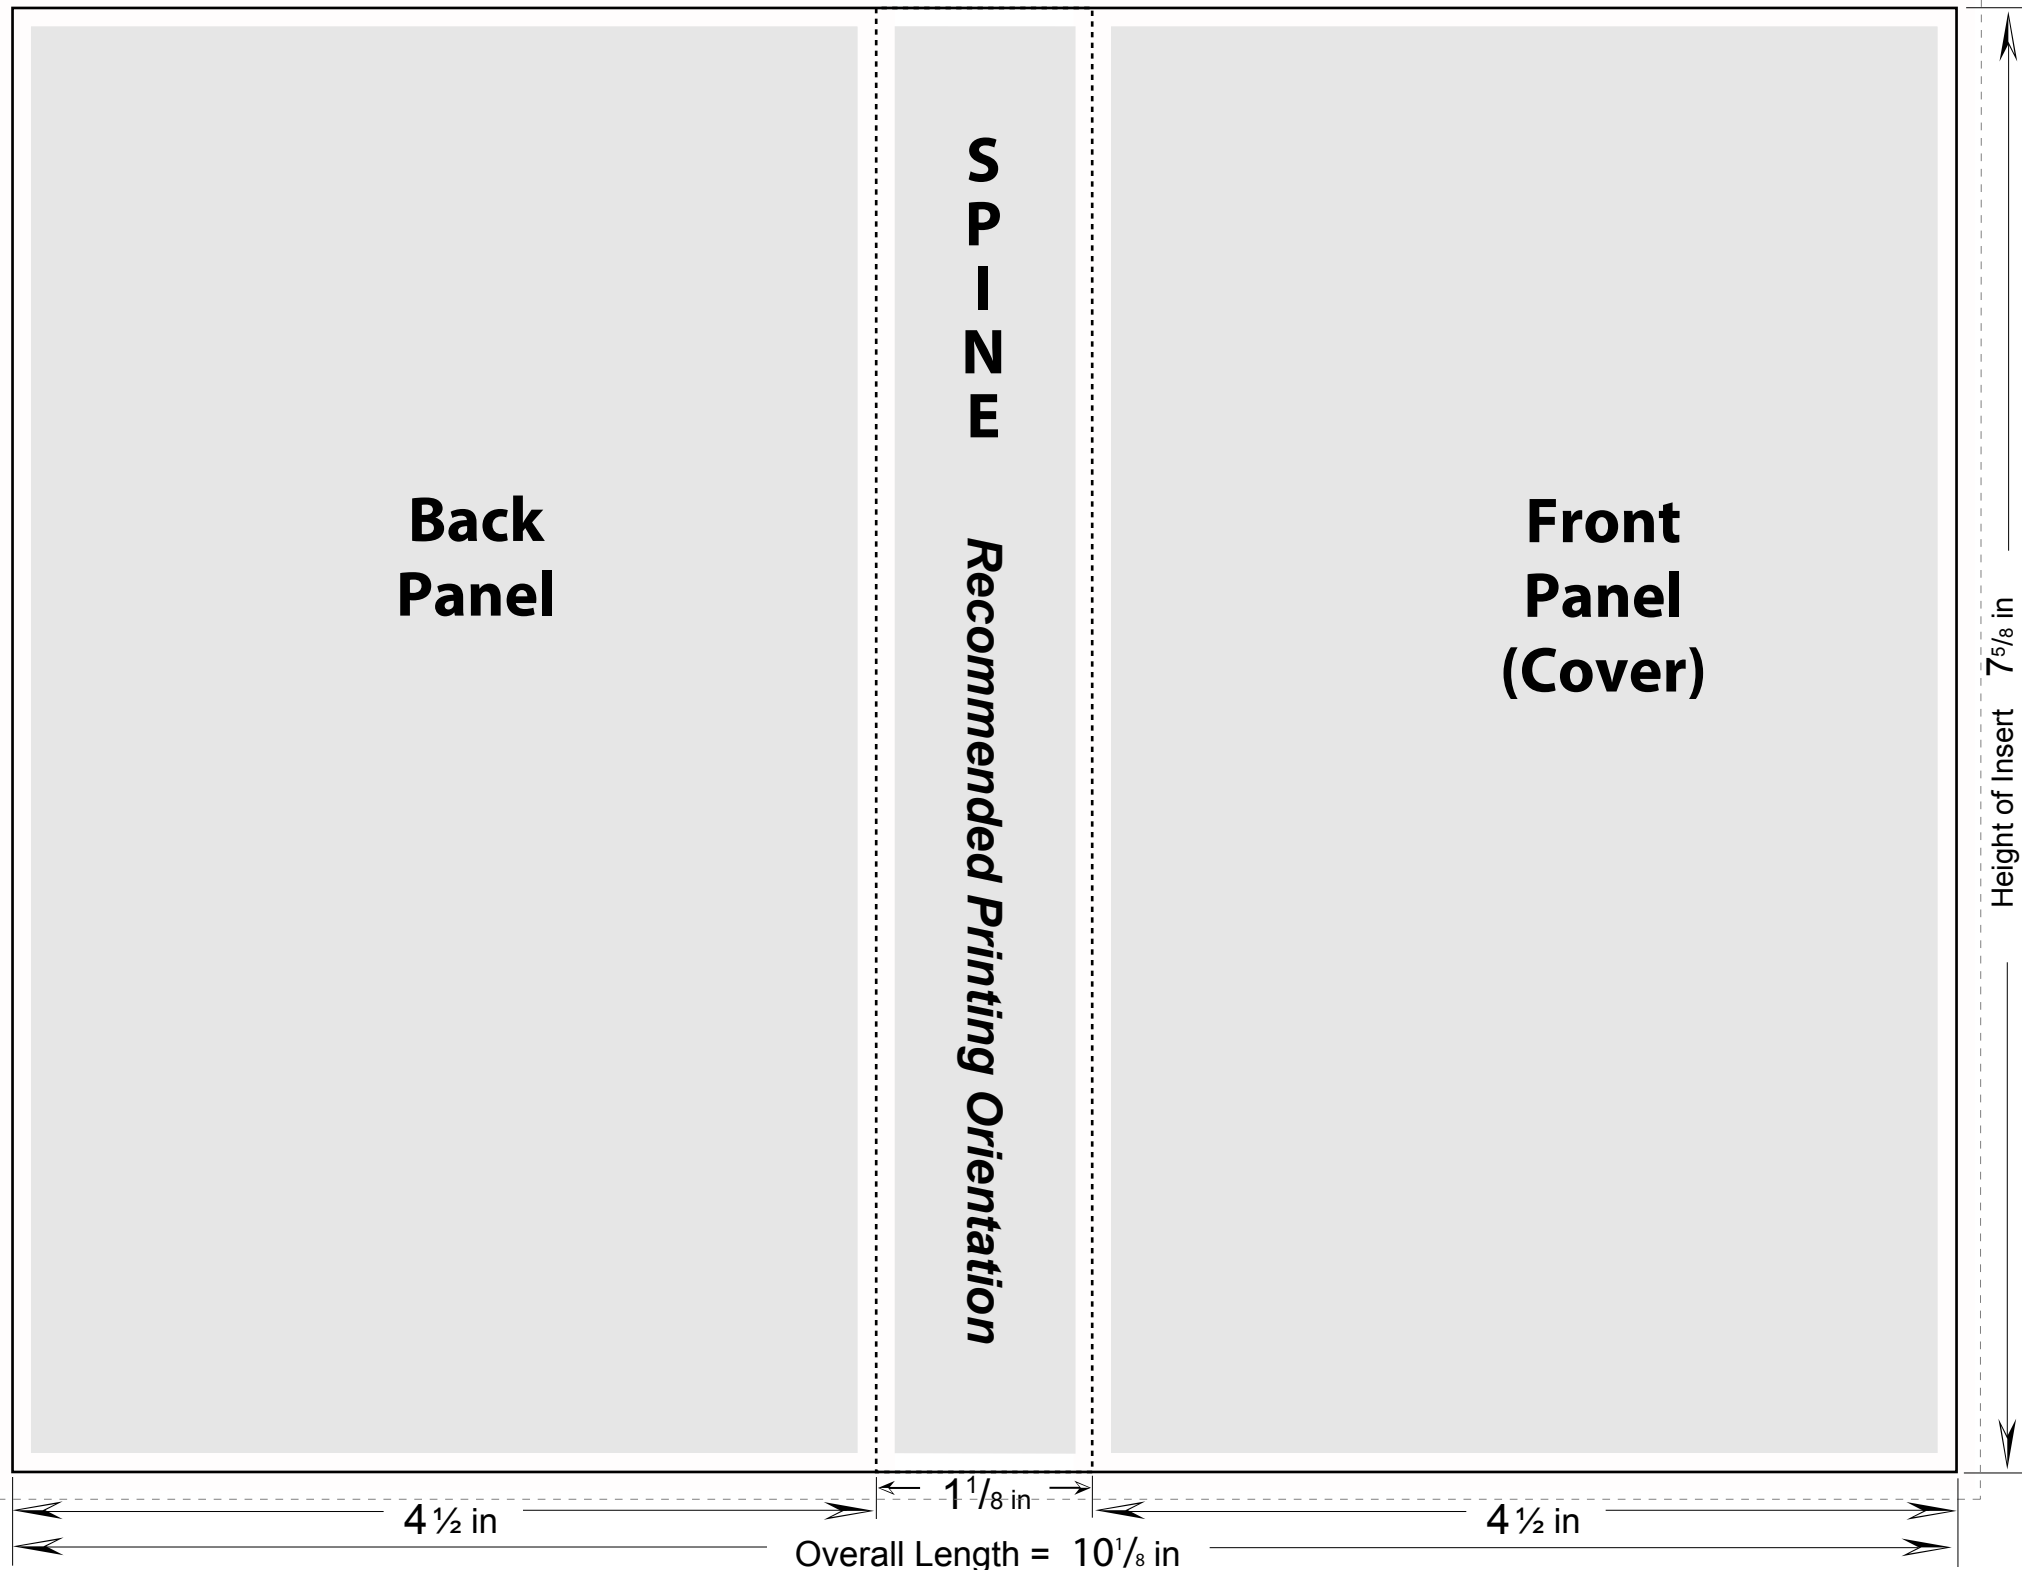

**VHS LIBRARY CASE
FULL SLEEVE
INSERT TEMPLATE**

Revision Date: 9.25.06

KEY	
—	Die (cut) Lines
- - -	Bleed (<i>note 1</i>)
■	Keep text within here (<i>note 2</i>)
- - - -	Fold

**Back
Panel**

**S
P
I
N
E**

Recommended Printing Orientation

**Front
Panel
(Cover)**

4 1/2 in

1 1/8 in

4 1/2 in

Overall Length = 10 1/8 in

Height of Insert 7 5/8 in